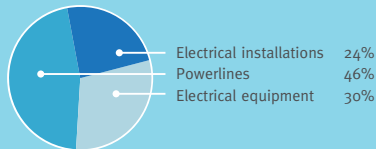

Serious electrical incidents – Homeowners and community

How many serious electrical incidents?

There are **eight serious electrical incidents** every year in Queensland communities - one of them fatal.

Where are they occurring?

Half of these **serious electrical incidents** are in **homes** and one in six are along a **rail network**.

How many children are involved?

Around **one in every six** serious electrical incidents involve children under 15 years of age.

What electrical equipment is involved?

More than **two in every five** serious electrical incidents involve contact with high voltage powerlines.

What's the source of serious electrical incidents?