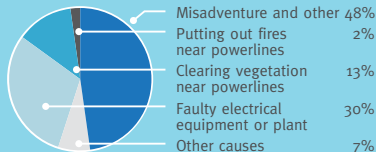

What's causing serious electrical incidents?

Electrical Safety Office